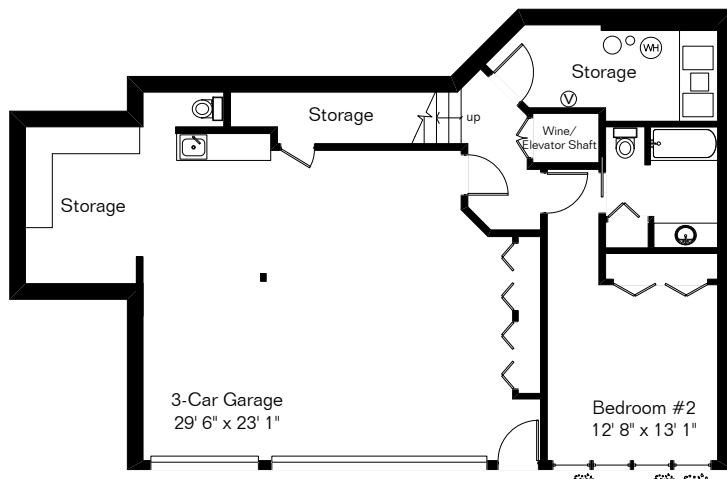

The square footages and room size information are deemed to be reliable but are not guaranteed and should be independently verified.

835 W Valle del Oro Rd

Main Level

Lower Level

Living Area 3,176 Sq Ft
Garage 945 Sq Ft