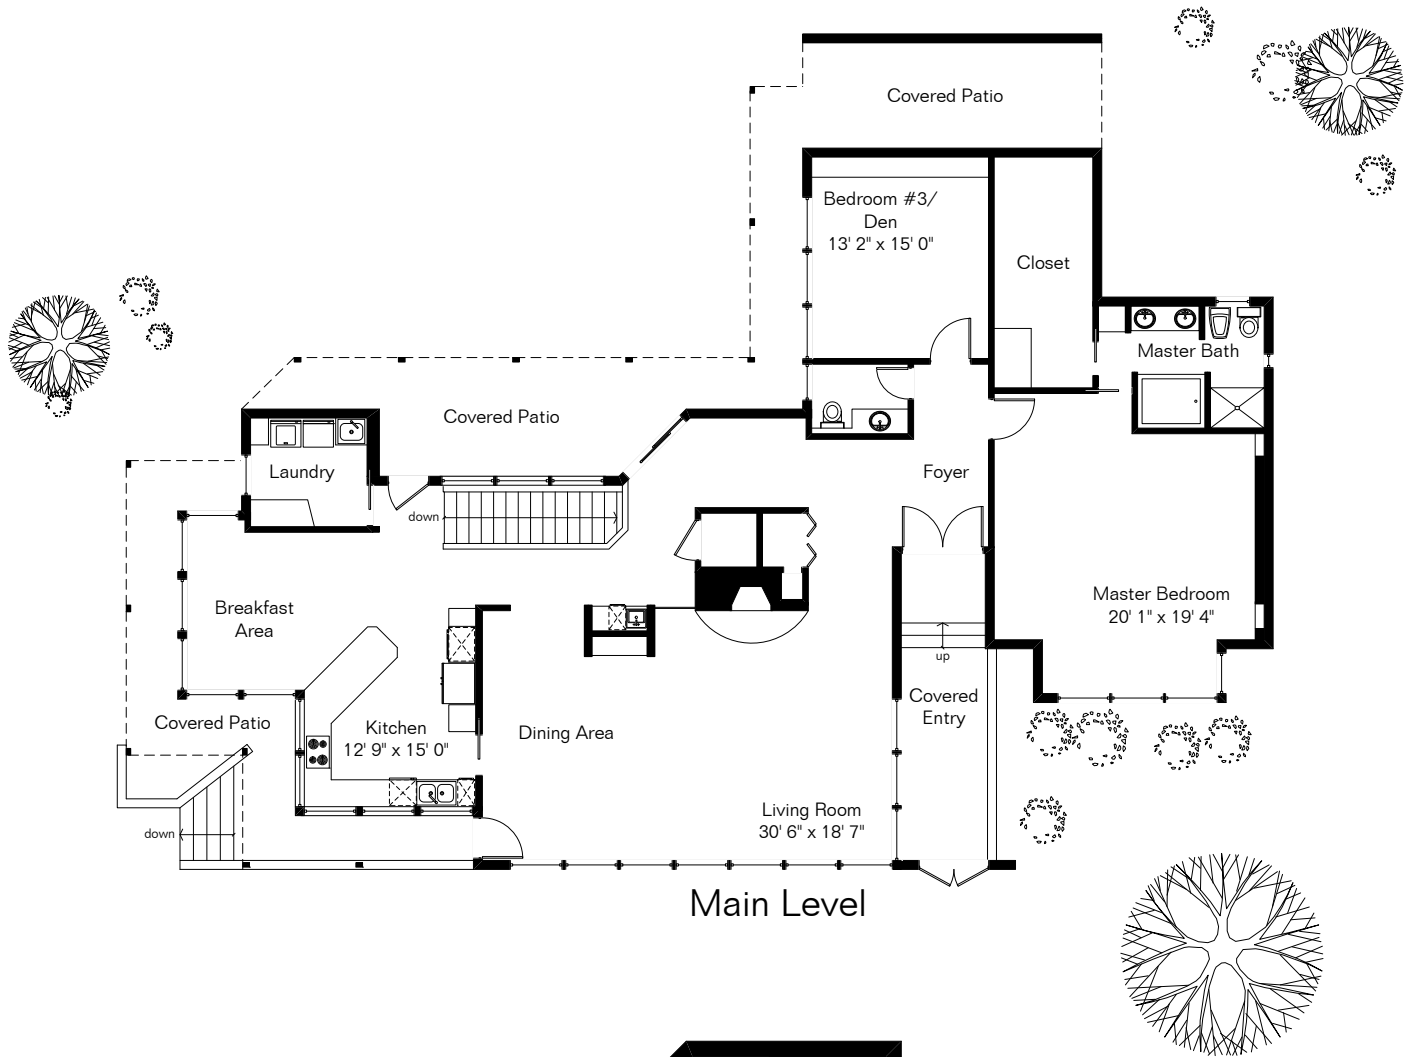

The square footages and room size information are deemed to be reliable but are not guaranteed and should be independently verified.

835 W Valle del Oro Rd

Main Level

Lower Level

Living Area 3,176 Sq Ft
Garage 945 Sq Ft

Site Visit January 2019

Copyright 2019 Floor Plans First! LLC
All Rights Reserved.

www.FloorPlansFirst.com

Toll Free (877) 887-1500
Voice (520) 881-1500